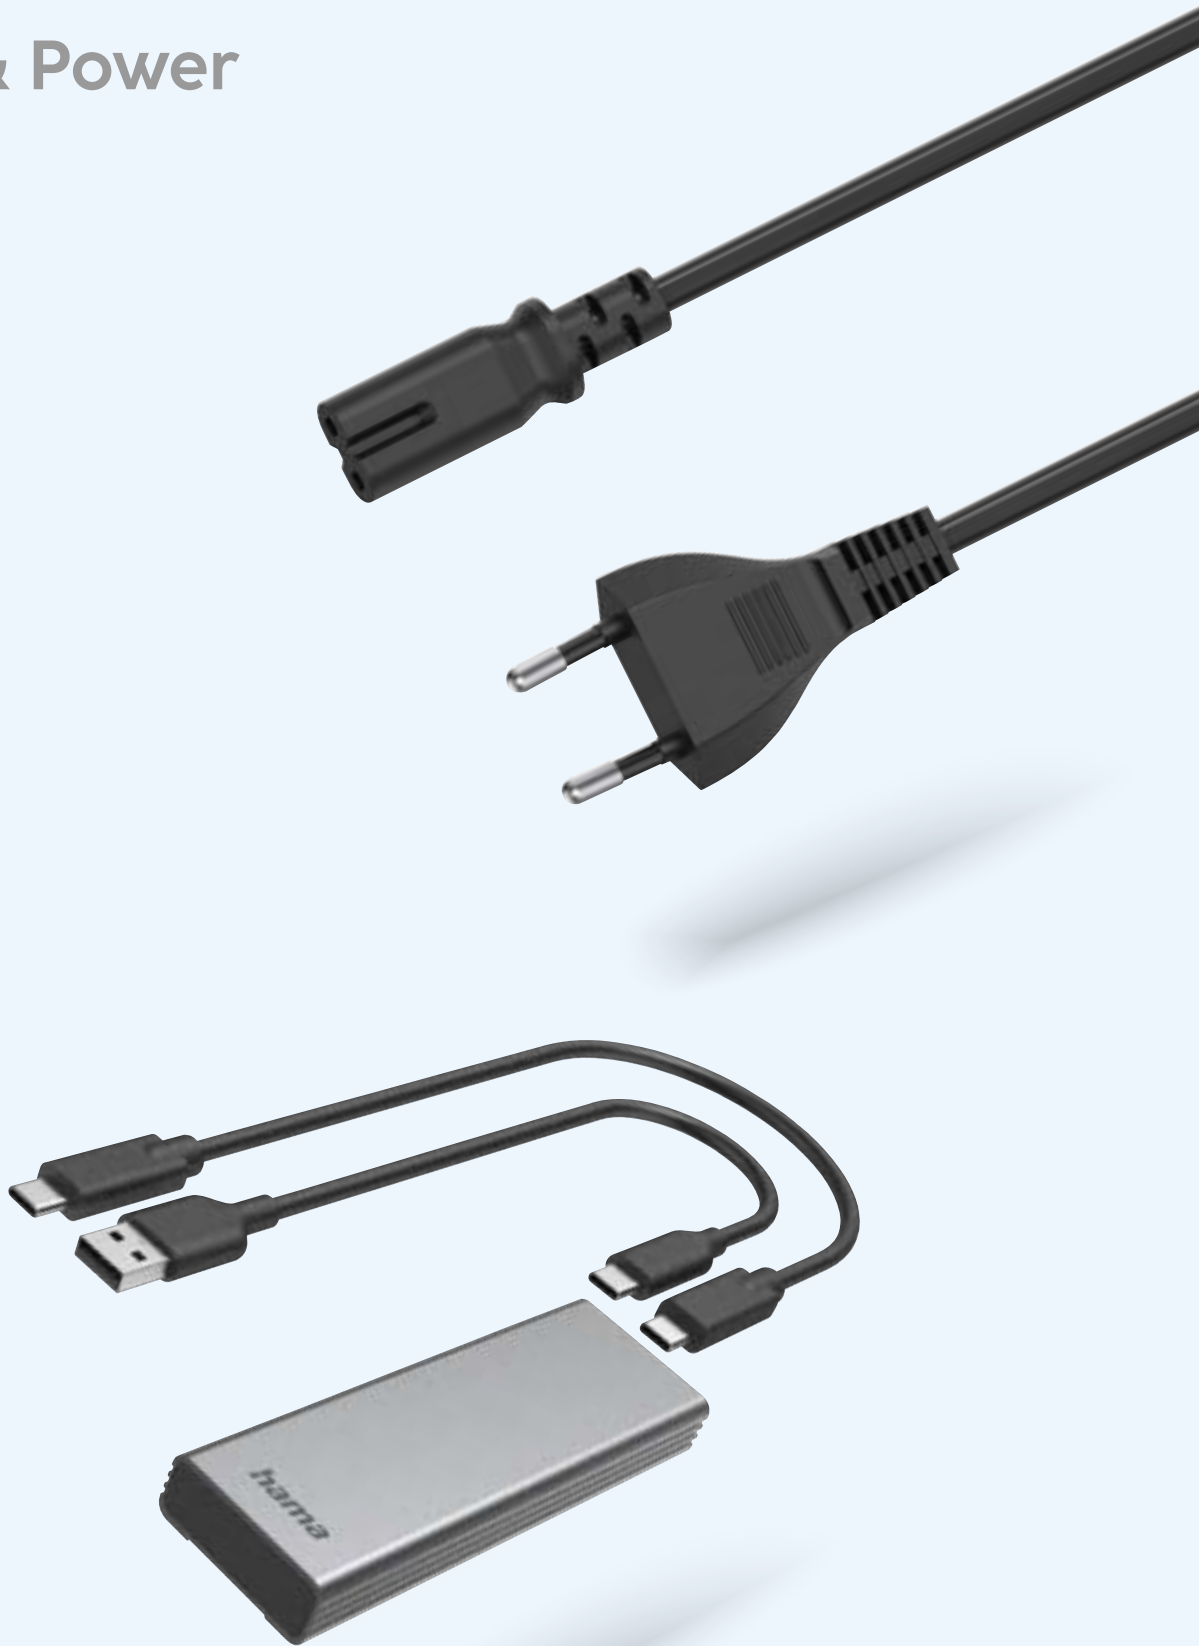

Computers

Tools & Power