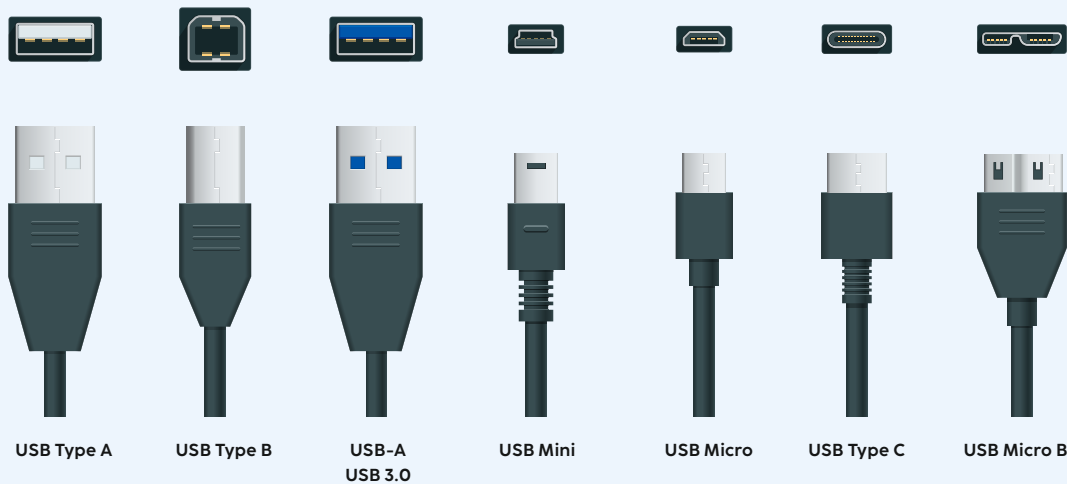

Highlight

200779 | USB-C cable, E-marker, USB4 Gen3, 40 Gbit/s, 5 A, 240 W, 1.00 m

- → Supports USB-C Power Delivery (PD) 3.1 Extended Power Range (EPR) Standard with up to 240 W
- → This fully equipped USB4 cable can also be used as a USB-C monitor cable
- → Twisted data pairs with an outer sheath made from robust PVC material minimise interference
- → Internal wires made from copper for rapid data transfer and the an excellent power supply
- → Ideal for charging, transferring data and synchronising

USB standards Data transfer and power supply.

Original designation	New designation	Current designation	Data rate	Speed class	Plug (host side)
USB 1.1	–	–	1.5 Mbit/s 12 Mbit/s	Low speed Full speed	Type A Type A
USB 2.0	–	–	480 Mbit/s	Hi speed	Type A + C
USB 3.0	USB 3.1 Gen 1	USB 3.2 Gen 1	5 Gbit/s	Super speed	Type A + C
USB 3.1	USB 3.1 Gen 2	USB 3.2 Gen 2	10 Gbit/s	Super speed +	Type A + C
USB 3.2	–	USB 3.2 Gen 2 x 2	20 Gbit/s	–	Type C
	USB 3.2 Gen 2 x 2	USB 4 Gen 2 x 2	20 Gbit/s	–	Type C
USB 4	–	USB 4 Gen 3 x 2	40 Gbit/s	Enhanced Super speed	Type C