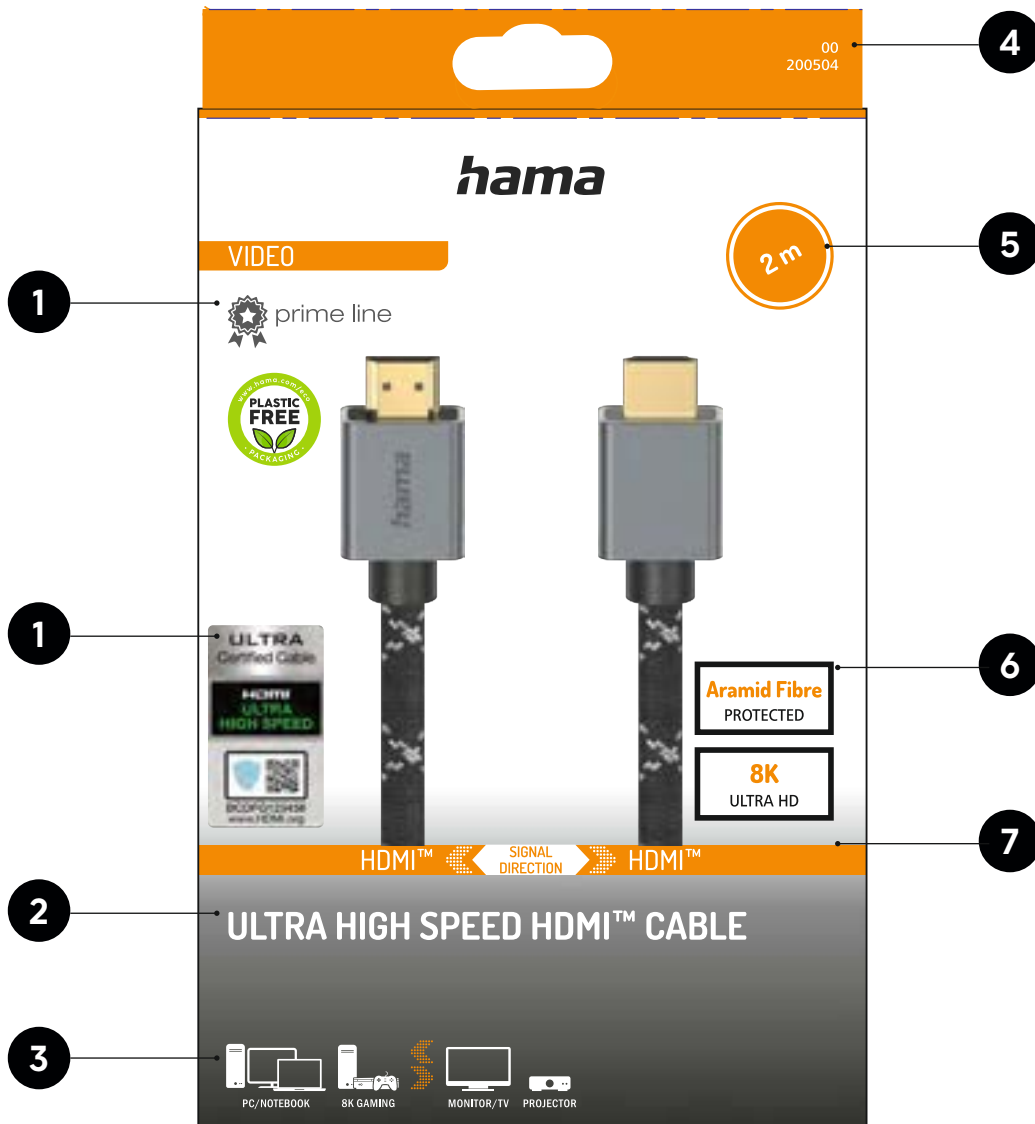

Packaging structure

1. Value/certificate
2. Article designation
3. Use
4. Item number
5. Optional button
6. Technology buttons
7. Signal direction
8. Optional image with feature explanation
9. Purchase confirmation
10. Technical information