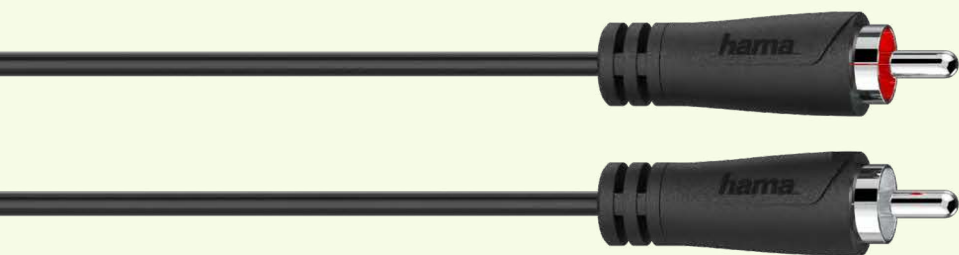

Audio / Video / Antenna

Audio

Cables & Adapters

ODT Cable

hama

ODT Cable
"Toslink Plug, Metal", Black

Productline Prime Line

- High-tech cable sheath reinforced with aramid fibres: especially sturdy, heat-resistant and long-lasting
- Robust metal plug with the best shielding for reliable signal transmission
- Easy to lay thanks to the elastic, environment-friendly TPE material
- High-quality materials for excellent sound quality without interference

1.5 m				00205139
		6	HB	
3 m				00205140
		6	HB	

hama

ODT Cable
"Toslink Plug", Black

Productline Entry Line

- For devices with a Toslink (ODT) connection

1.5 m				00205131
		25	BA	

Jack RCA Cable

hama

Jack RCA Cable
"3,5-mm-Jack-Plug - 2 Cinch-Plug, Stereo", Black

Productline Essential Line

- High-quality materials for excellent sound quality without interference
- Colour coding on the inside of the plugs for easy connecting

0.75 m				00205109
		6	HB	
1.5 m				00205110
		6	HB	
3 m				00205111
		6	HB	
5 m				00205112
		6	HB	

hama

Jack RCA Cable
"3.5 mm Jack Plug - 2 RCA Plugs", Black

Productline Entry Line

2 m				00205106
		25	BA	
5 m				00205107
		25	BA	

TV AUDIO

hama

ODT Cable
"Toslink Plug", Black

Productline Essential Line

- Flexible optical fibre cable for fast and interference-free signal transmission
- For devices with a Toslink (ODT) connection

0.75 m				00205133
		6	HB	
1.5 m				00205134
		6	HB	
3 m				00205135
		6	HB	
5 m				00205136
		6	HB	

hama

Jack RCA Cable
"3,5 mm Jack Plug. - 2 RCA Plug, Stereo, gilded", Black

Productline Essential Line

- High-quality materials for excellent sound quality without interference
- Gold-plated plug with low contact resistance for secure signal transmission
- Form-fitting plug with elevation for a firm hold in every jack socket, also with a bag/cover, for excellent audio quality without interruption
- Colour coding on the inside of the plugs for easy connecting

1.5 m				00205260
		6	HB	
3 m				00205261
		6	HB