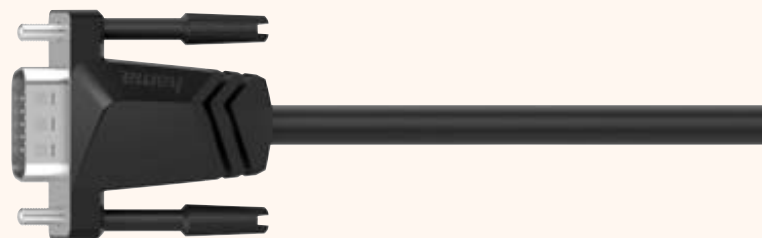

Computers

Multimedia Video

Cables & Adapters

MULTIMEDIA VIDEO

DisplayPort Cable

hama

DisplayPort Cable
"DP 1.4, Ultra-HD 8K, Alu",
Black

Max. Resolution	8K (7680 x 4320)
Version	1.4

- For perfect, high-resolution ultra-HD cinema quality with 7680x4320 (8K) pixels
- High-quality and sturdy aluminium housing with a sophisticated finish
- High-tech cable sheath reinforced with aramid fibres: especially sturdy, heat-resistant and long-lasting
- HDR optimises the display of contrast, colour depth, brightness and sharpness for vibrant pictures
- Gold-plated plug with low contact resistance for secure signal transmission
- Double shielding for good reduction of electromagnetic interference
- Flexible materials guarantee optimum kink protection and prevent cable breakage
- High-quality materials and workmanship guarantee excellent transmission quality
- Twisted data pairs with an outer sheath made from robust PVC material minimise interference
- Ideal for gaming monitors with a high screen refresh rate (Hz)

2 m	00200505
6	HB

hama

DisplayPort Cable
"DP 1.4, Ultra-HD 8K", Black

Max. Resolution	8K (7680 x 4320)
Version	1.4

- For perfect, high-resolution ultra-HD cinema quality with 7680x4320 (8K) pixels
- HDR optimises the display of contrast, colour depth, brightness and sharpness for vibrant pictures
- Gold-plated plug with low contact resistance for secure signal transmission
- Double shielding for good reduction of electromagnetic interference
- Slimline plug is especially ideal for mobile and flat devices or when space is limited
- Flexible materials guarantee optimum kink protection and prevent cable breakage
- High-quality materials and workmanship guarantee excellent transmission quality
- Twisted data pairs with outer jacket made from robust PVC material minimise interference
- Ideal for gaming monitors with high screen refresh rate (Hz)

2 m	00200699
6	HB
3 m	00200709
6	HB

hama

DisplayPort Cable
"DP 2.1, Ultra-HD 8K", Black

Max. Resolution	8K (7680 x 4320)

2 m	00200795
6	HB

hama

DisplayPort Cable
"DP 1.2, Ultra-HD 4K", Black

Max. Resolution	4k (4096 x 2160)
Version	1.2

- For perfect, high-resolution ultra-HD cinema quality with 4096x2160 (4K) pixels
- Double shielding for good reduction of electromagnetic interference
- Slimline plug is especially ideal for mobile and flat devices or when space is limited
- Flexible materials guarantee optimum kink protection and prevent cable breakage
- High-quality materials and workmanship guarantee excellent transmission quality
- Twisted data pairs with outer jacket made from robust PVC material minimise interference
- Ideal for gaming monitors with high screen refresh rate (Hz)

0.75 m	00200695
6	HB
1.5 m	00200696
6	HB
3 m	00200697
6	HB
5 m	00200698
6	HB