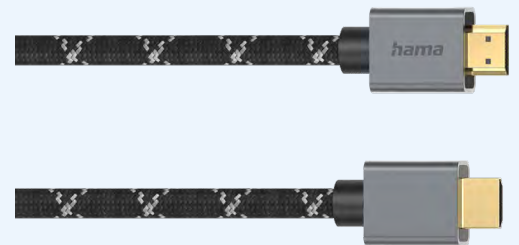

Aramid fibres

"Aramid fibres" are organic synthetic fibres. They consist of individual filaments that are put together to form a thread.

Aramids are characterised by high thermal and chemical resistance, strength and elasticity as well as good flame resistance and dimensional stability.