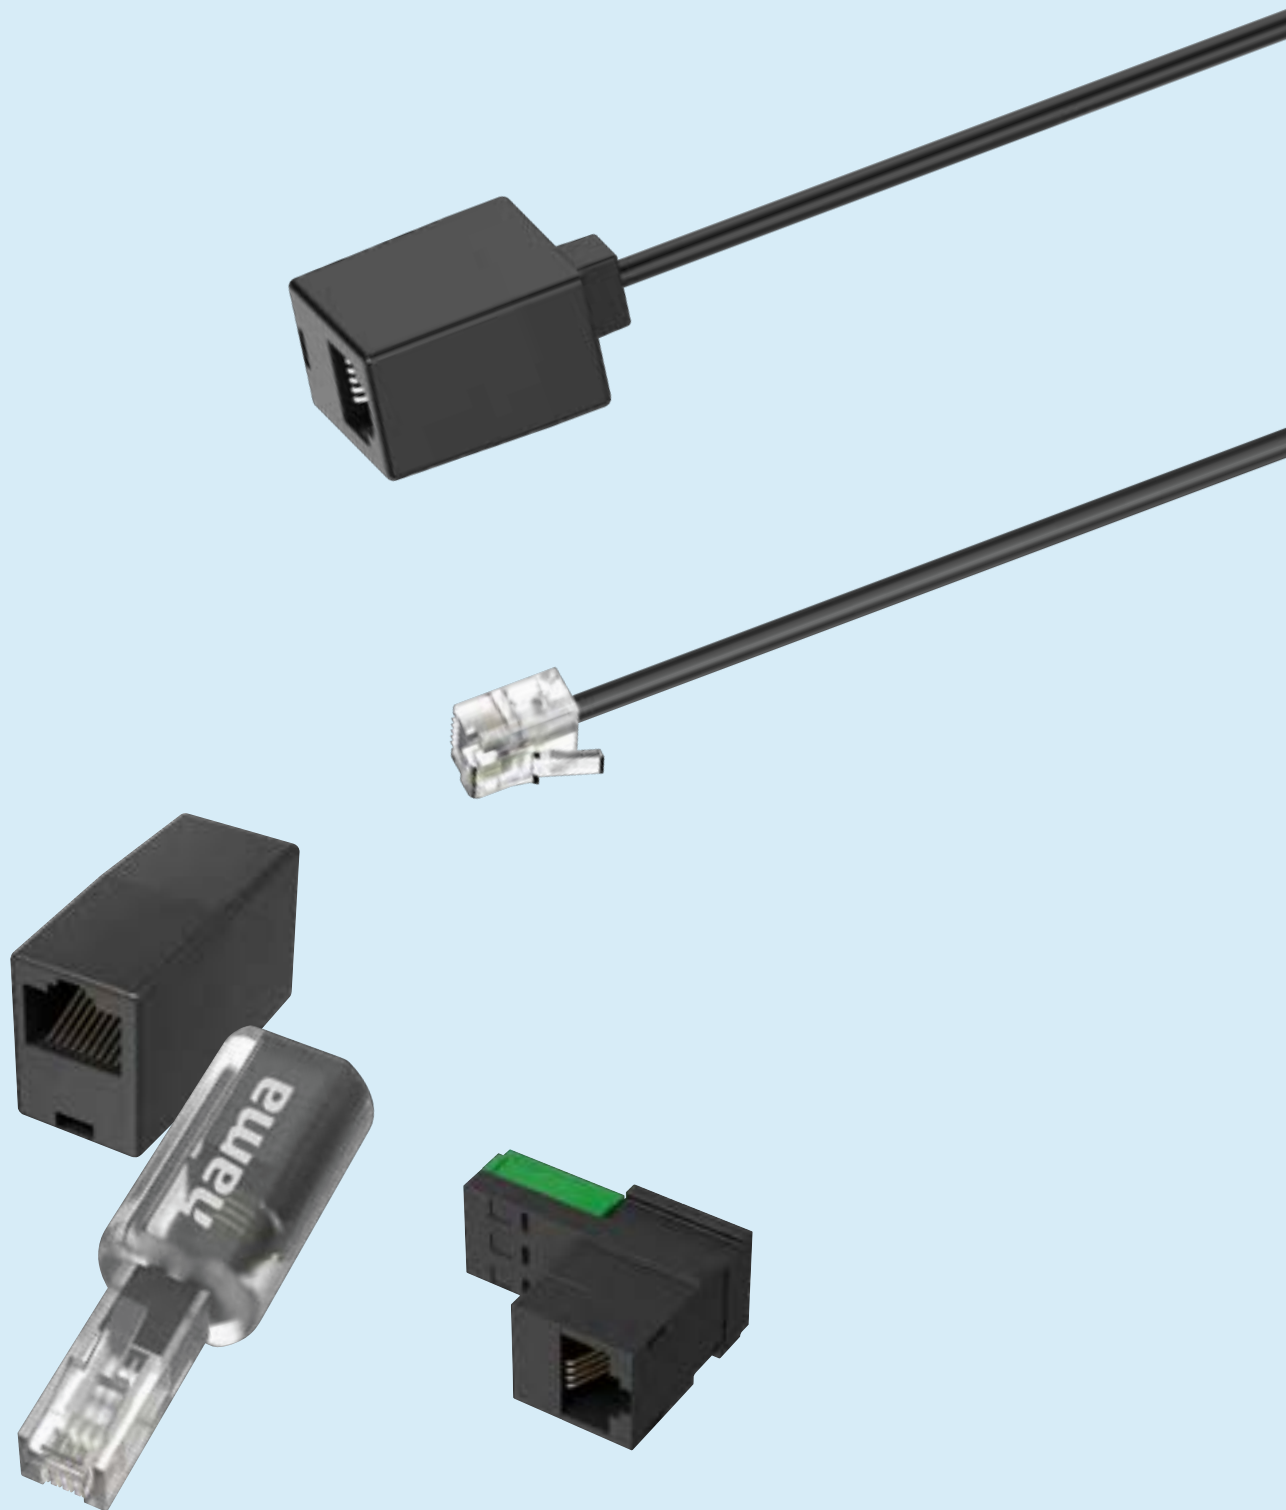

Computers

Router / Landline