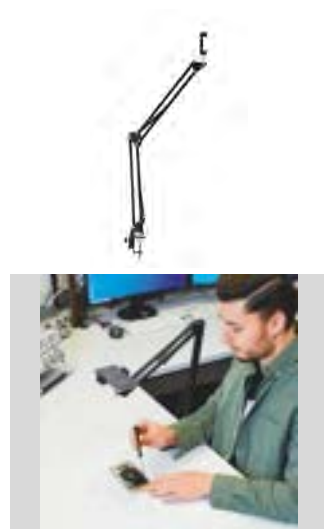

hama

"700 II" Flexible Articulated Arm, 1/4", max. 70 cm, Smartphone Holder, Table Clamp

Thread/Connection	1/4" (6.4 mm), Smartphone holder
Leg Segments	2 Sections (1x Extendible)
Material	Metal
Tripod Head	No
Type	Light Stand
Min. Height - Max. Height	70 cm
Weight	468 g

- Adjustable screw clamp for various attachment options: all types of desks, workstations, shelves, bars
- No adapter needed: flexible mobile phone holder for attachment to the articulated arm enclosed, for extraordinary shooting angles and perfects shots for every format
- Vertical and horizontal: ring light, camera, webcam, smartphone or tablet - all of them can be precisely positioned wherever you need them thanks to the two highly flexible joints
- Practical, full-motion holder, ideal for office, kitchen, hobby workshop, influencer/vlogger/blogger/YouTube studio or bedside table
- Maximum length 70 cm
- Allows quick and easy access to the device
- Ideal for taking photographs and making videos, for browsing, watching films or for video chats, but also perfectly suited for use in the office
- Comfortable use: the hands are always free and yet each device is in view or quickly adjusted for another scenario or to prevent it getting in the way

Black	00004660
24	HB