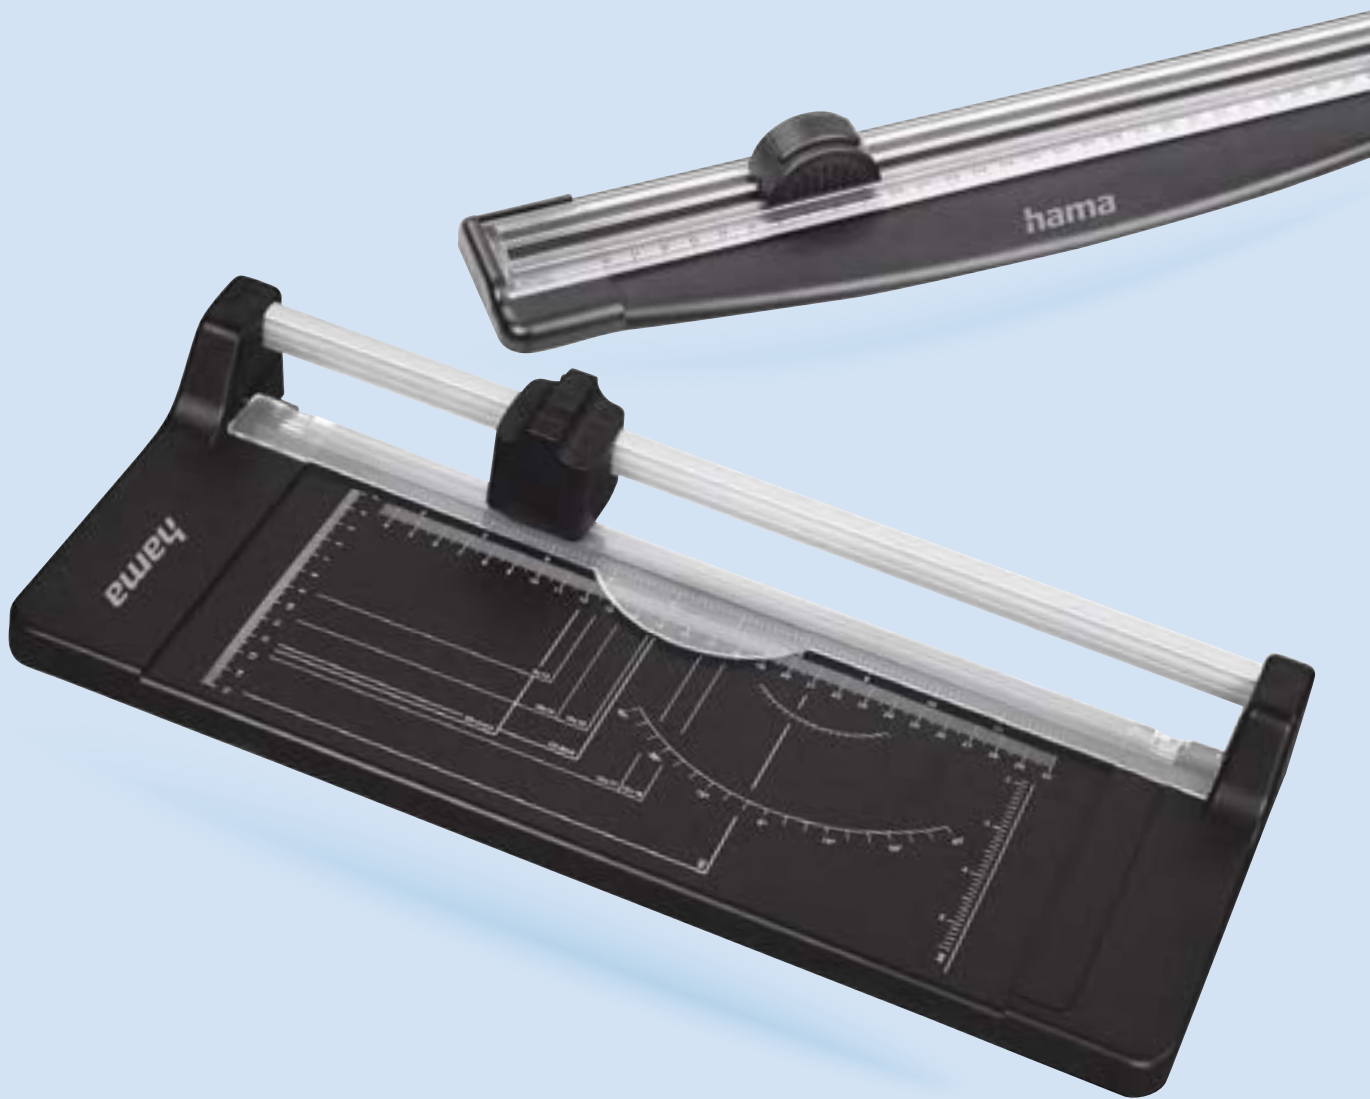

White	00007556
Black	00007554
	36

Cutting Machines

Cutting Machine/accessories

hama

"Easy Cut R 320" Rotary Trimmer

Cut Height	0.5 mm
Cut Length	320 mm
Sheet Format	DIN A4, DIN A5, DIN A6

- Circular blade made of hardened steel
- Transparent clamping ruler
- Guide bar made of aluminium
- Interchangeable cutting head
- Scale for analogue and digital foto/DIN formats and CD/DVD covers
- Angle lines for angular cutting in 5° steps
- Cutting height: max. 5 sheets 80 g/m² (0.5 mm)