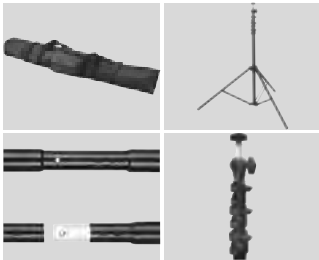

Wall Bracket for Background Rolls

hama

Photo Background System for Studio and On the Move, 158 - 295 cm, Extendable

Material	Aluminium
Length	295 cm
Weight	5.3 kg

- Whether it be monochrome, green screen or panoramic landscape: the Hama background tripod set makes working with all common formats for photo backgrounds easier, with or without a roll. You always have all the professional background design options at your fingertips
- Steplessly extendable telescopic bar and tripods: the height and width of the flexible photo background system can be steplessly adjusted for a perfectly coordinated arrangement of the image motif, lighting and background
- Photo studio to go: the portable background system can be packed up extremely small for transport and storage and is a piece of essential equipment for all photographers who like to be flexible and practical
- The handy 2-part telescopic tube makes optimised staging of the main motif easier and allows the rapid exchange of fabric backgrounds and paper backgrounds on rolls
- Transportable and flexible tripods for photo backgrounds from 158 cm to 295 cm in width guarantee professional results in photography and video production
- Creates the ideal conditions for the digital reworking of shots, e.g. for cropping and integrating other background images

Black	00021202
	4 SC