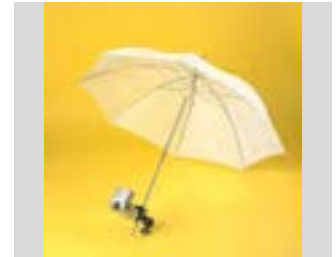

Umbrella Holder

hama

Umbrella Holder for Flash Units with Attachment Foot

Shade of colour	Black

- With spigot adapter for use on tripod sockets A 1/4" (6.4 mm)
- Without adapter can be used for larger diameters up to 1.5 cm
- Studio umbrella is attached to the insert hole with a spring, suitable for all common umbrella diameters
- Joint for inclining the flash and umbrella by 90° in both directions
- Standard flash rail with locking screw for secure fixing
- Suitable for all stands up to 1.5 cm

				00006079
	3	BK