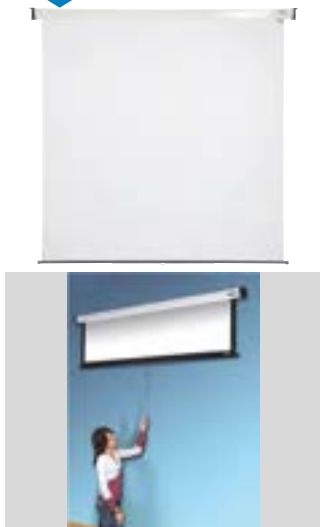

Projectors

Projection Screen

hama

Roller Projection Screen,
240 x 200 cm, 4:3

Black Border	0 cm
Gain-Value	1.2
Material Tube Body	Aluminium
Cloth Thickness	290 µm
Format	4:3
Projection Area	240 x 200 cm
Projection Diagonal	312.41 cm
Weight	9.215 kg

- High-quality projection screen which has especially been designed for home cinema use
- Also suitable for business and courses of studies
- Screen with high luminance and a large viewing angle of 150°
- Balancer mechanism for rolling the screen quickly and easily up and out
- Secure height adjustment via the continuously adjustable locking system
- For wall and ceiling mounting
- Aspect ratio: 4:3
- RAL 9010 metal casing with black caps

PVC					00017798
	1	K.A.