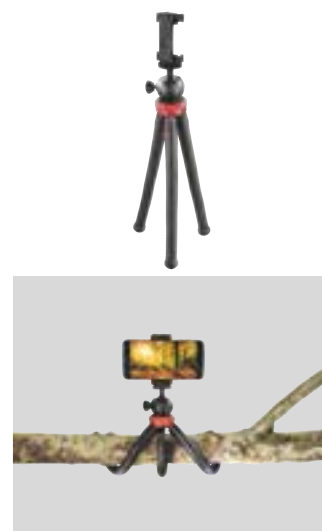

hama

Tripod „FlexPro for Smartphone, GoPro and photocameras, 27 cm"

Thread/Connection	1/4" (6.4 mm), 3D, Ball, GoPro, Smartphone holder
Leg Segments	1 Section
Material	Aluminium/Rubber
Maximum Load	300 g
Tripod Head	Ball Head
Type	Bendable Tripod
Min. Height - Max. Height	16 -27 cm
Maximum Profile Thickness	26 mm
Weight	348 g

- The flexible legs are capable of bending up to 360° which allows optimal, secure attachment to various objects, e.g. railings, branches
- 3-in-1 system for smartphones, GoPro cameras and ¼-inch thread
- The ball head allows perfect alignment for shots in portrait and landscape format
- Its compact size makes it ideal for travelling, holidays, hikes and outdoor trips
- Sensational, versatile photos and videos from original perspectives and unusual places
- Stepless, individually bendable tripod legs — adaptable to many surfaces and objects and can be used as a monopod
- For selfies and videos, perfect for video diaries, blogs and ideal for travel and out and about
- No more wobbly, skewed selfies

Red	00004608
Blue	00004607
Black	00004605
6	HB