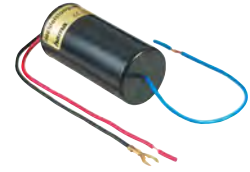

Interference Suppression Filter

hama

High-Power Interference Suppression Filter, 10 Amp

Damping	50,5 dB/4 KHz

Peak Power max.	10 A

Operating Voltage	6 - 16 V

- Suitable for car radios, amplifiers, equalizers, CB radio sets, etc.
- It should be connected in the 12 V supply line as close as possible to the load

	00045680
6 BK	

CAR HIFI

hama

Speaker Cable, 2x 2.5 mm², 1 m, MOQ/Qty 150 m, transparent

Structure	2 Wires

- Bare copper, E-Cu
- Made in Germany
- Wire structure: 0.15 mm

2.5 mm²	00086649
150 K.A.	

hama

Speaker Cable, 2x 0.75 mm², 1 m, MOQ/Qty 300 m, transparent

Structure	2 Wires

- Bare copper, E-Cu
- Made in Germany
- Wire structure: 0.20 mm

0.75 mm²	00086647
300 K.A.