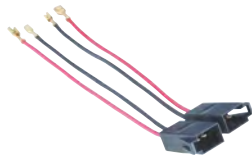

Speaker Adapter

hama

Speaker Adapter Cable for Opel/Renault/Seat/VW

- Makes installing retrofit speakers easy

Suitable for:

- Opel:
  - All models
- Renault:
  - All models
- Seat:
  - All models
- VW:
  - All models

			00045674
	6	BK	

Cable Set

hama

Power Cap Connection Kit, 16 mm²

Cross-Sectional Area - Power Cable	16 mm²
Power Cable (Length)	0.8 m

- Comprises:
  - 0.8 m power cable, 16 mm², red-transparent, with a gold-plated ring terminal, hole ø: 8.3 mm
  - 0.8 m power cable, 16 mm², brown-transparent, with a gold-plated ring terminal, hole ø: 8.3 mm
  - 2 fork terminals, gold-plated, inside ø: 4.3 mm
  - 2 ring terminals, gold-plated, inside ø: 8.3 mm

			00080737
	8	BK