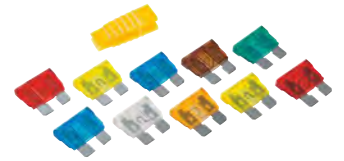

Fuse Kit

hama

Set of Blade Type Fuses,
10 parts

- 1 x 5 A, brown / 1 x 7.5 A, orange / 2 x 10 A, red / 2 x 15 A, blue / 2 x 20 A, yellow / 1 x 25 A, white / 1 x 30 A, green
- With a clip for easily removing the fuses

	00136653
50 BK	

CAR HIFI