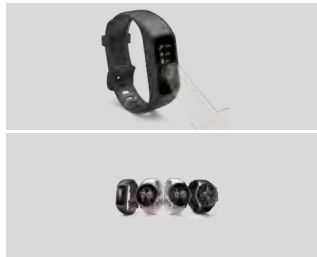

hama

"Fit Track 3910" Fitness Tracker, Waterproof, Heart rate, Blood Oxygen

Additional Functions	Activity detection, Clock, Dials, Do not disturb Mode, Drink Reminder, Finger-Touch Sensor, Flashlight, Menstrual cycle, Motion reminder, Music control, Notifications, Pedometer, Phone Search, Relaxation mode, Screen brightness adjustable, Sportmodi, Stopwatch, Timer, Uhr, Weather Display
IP protection class	IP68 (protection against dust entry and permanent immersion)
Measuring Function	Average heart rate, Blood oxygen, Calorie burning, Distance, Heart rate, SWOLF, Sleep, Speed, Stress, Tempo, Training time

- Don't miss a message ever again: notifications via vibration alarm and display with message preview for WhatsApp, Facebook, SMS, calls, e-mails and much more
- Whether in the rain or the pool: protection class IP68 means that the water-tight fitness tracker is suitable for all activities in and on water
- Swipe like on a smartphone: user-friendly, full-colour 1.05" Full Touch LCD display for a quick overview of all functions
- Jogging, swimming or yoga: there are 14 types of sport available and can be stored on the fitness tracker - get analyses specific to each type of sport with ease

Black	00178603
	10 HB

Bracelet

hama

Bracelet "Replacement for Fitbit Versa3 / Sense, universal"

Material	Thermoplastic Polyurethane (TPU)
Type of Closure	Folding Clasp

- Handles every challenge from sport and everyday life: replacement wrist strap made from flexible and long-lasting TPU - non-slip, dirt-repellent and washable

Black	00086243
Dark Blue	00086244
Burgundy	00086245
	40 BK

hama

Bracelet "Fantastic Feel for Apple Watch 38/40/41mm"

Material	Silicone
Type of Closure	Press Stud

- Sustainable and resource sparing: made from 20% recycled materials – good for you and good for the environment
- Non-sticky: special rubber surface prevents crumbs from sticking to the wrist strap

Black	00215631
Nude	00215633
Dark Blue	00215635
	6 HB

hama

Bracelet "Fantastic Feel for Apple Watch 38/40/41mm, Magnet"

Material	Silicone
Type of Closure	Magnetic Fastener

- A sophisticated hand flatterer: the silicone-look watch strap looks and feels great
- Non-sticky: the special finish prevents crumbs, dust or fluff from sticking to the silicone strap

Beige, Green	00136839
Beige, Orange	00136837
	6 HB