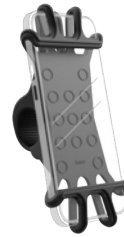

hama

"Flexible" Bicycle Mobile Phone Holder, Universal for Handlebars

Model	bike-holder

- Flexible silicone holder for easy insertion and removal of the smartphone
- Easy mounting on the handlebar thanks to individually adjustable rubber band
- Suitable for every smartphone with and without case or or protective sleeve

Black				00201508
	8	HB