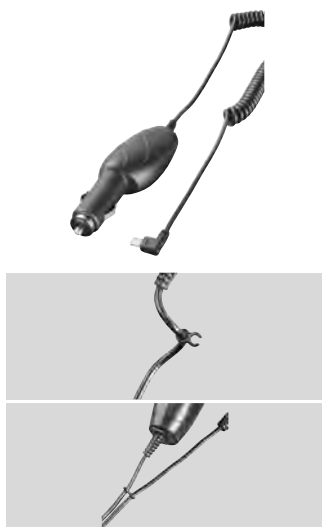

hama

Vehicle Charging Cable with angled mini USB, 1A

| Connection | Cigarette Lighter Plug, USB Mini B Plug |
|-------------------------------|---|
| Output Voltage/Output Current | 5V/ 1A |

- LED function indicator gives information about the connection status
- Space-saving coiled cable for avoiding cable clutter
- Space-saving, angled plug for connections in a minimum of space