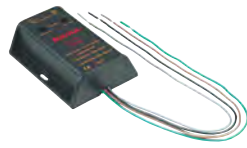

High-Low Converter

hama

High-Low Converter, adjustable

Distortion	Under 0.001 %
Transfer Ratio	3.6 : 1

- Generates a preamplifier signal from the speaker outputs of a radio
- Suitable for the following radio output power: max. 40 W (music) per channel, min. 5 W (music)

00045685		
6	BK