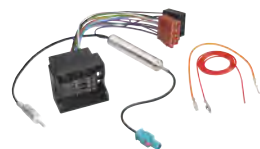

hama

Vehicle DIN Adapter with Phantom Powering for Audi + VW

- Speaker, power and antenna supply (FAKRA connection)

Suitable for:

- Audi:
- All models with Quadlock
- Seat:
- All models with Quadlock
- Skoda:
- All models with Quadlock
- VW:
- All models with Quadlock

Vehicle Specific	00080719
6	BK