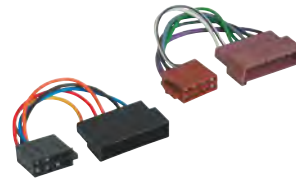

hama

Vehicle ISO Adapter for Ford/ Mazda

Radio Connection	ISO

- Speaker and power supply

Suitable for:

- Ford:
- Cougar from 01/1998
- Escort from 01/1993
- Fiesta from 12/1995
- Focus from 01/1998
- Ka from 01/1994
- Mondeo from 01/1994
- Mazda:
- 121 from 1996

Vehicle Specific	00045785
6	BK