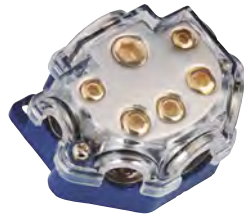

Power Splitter

hama

"Techline" Power Splitter 1/5

Number of Outputs	5

	00089278
6 BK