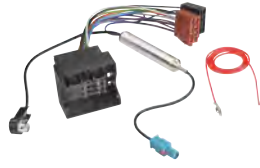

Car Radio Adapter

hama

Vehicle ISO Adapter with Phantom Powering for Audi/ VW

Radio Connection	ISO

- Speaker, power and antenna supply (FAKRA connection)

Suitable for:

- Audi:
- All models with Quadlock
- Seat:
- All models with Quadlock
- Skoda:
- All models with Quadlock
- VW:
- All models with Quadlock

Vehicle Specific	00080720
6	BK