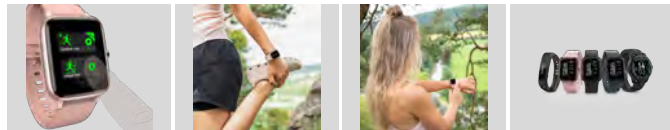

Smartwatch
"Fit Watch 5910, Full-Touch, integr. GPS, waterproof"

hama

Bluetooth Version	5.0
Additional Functions	Activity detection, Clock, Do not disturb Mode, GPS, Motion reminder, Music control, Notifications, Phone Search, Relaxation mode, Sportmodi, Stopwatch, Timer, Uhr, Weather Display
Material	Stainless Steel
Measuring Function	Average heart rate, Calorie burning, Distance, Heart rate, SWOLF, Sleep, Speed, Tempo, Training time

- You want to know exactly: display your exact route while jogging, cycling or hiking with the integrated GPS - no smartphone required
- Don't miss a message ever again: notifications via vibration alarm and display with message preview for WhatsApp, Facebook, SMS, calls, e-mails and much more
- Whether in the rain or the pool: protection class IP68 means that the water-tight fitness tracker is suitable for all activities in and on water
- Swipe like on a smartphone: user-friendly, full-colour 1.3" Full Touch LCD display for a quick overview of all functions
- Jogging, swimming or yoga: choose from 14 types of sport and obtain an analysis based on your choice
- Keep an eye on your pulse 24 hours a day: continuous heart rate measurement even during periods of rest and sleep
- Sweet dreams or turning thoughts over in your head: with the sleep analysis function, know exactly how your deep sleep, dream and waking phases are divided up
- With sound, everything runs better: Control music from the smartphone via the fitness watch, e.g. Start/Stop, next track and previous track

Rose/Rose Gold	00178605
Black/Grey	00178606
	10 HB