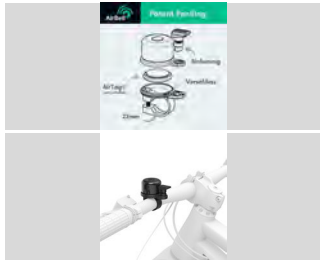

BICYCLE

hama

"AirBell" Bicycle Bell, with AirTag Holder, Ø 2.2 cm, 85 dB

Shade of colour	Black

- The AirTag transmitter can be inconspicuously accommodated on the bicycle bell: so you can quickly find your bike or e-bike in the parking area or if it's stolen
- Attach the transmitter quickly and easily to the AirTag holder inside the bell
- Simply connect to the iOS app "Find My" and get access to the location of the bike
- Also suitable for electric scooters, pushchairs, children's scooters, etc.
- For handlebars 2.2 cm in diameter

00210498		
8	HB