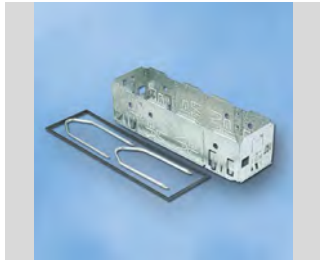

- Suitable for all Audi/VW/DaimlerChrysler with a horizontal release slot

| | | | | |
|--|---|----|--|----------|
| | | | | 00042666 |
| | 6 | BK | | |

CAR HIFI

Mounting Frame

hama

ISO Slide-In Frame, universal