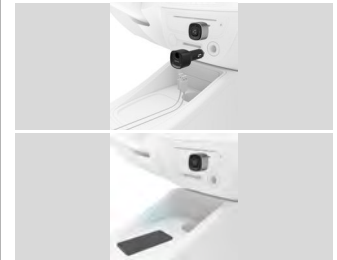

00201631	
8	HB

hama

FM Transmitter with Bluetooth® Function

- 1-key function: accept / end calls or redial the last number
- Direct MP3 audio playback via integrated micro-SD card or USB slot
- Signals are transferred via radio at the car radio's specified VHF frequency (to be set manually on the transmitter)
- The device always stores the last frequency used
- Modulation type: FM
- Power supply via integrated cigarette lighter plug

00014170	
6	SC

hama

FM Transmitter with Bluetooth® Function

Frequency Range	87.6 MHz - 107.9 MHz
Power Supply	Car Charger

- Direct MP3 audio playback via integrated micro-SD card or USB slot
- Signals are transferred via radio at the car radio's specified VHF frequency (to be set manually on the transmitter)
- The device always stores the last frequency used
- Modulation type: FM
- Power supply via integrated cigarette lighter plug

00014164	
6	SC

hama

FM Transmitter with AUX-IN + USB-IN

Frequency Range	87.6 MHz - 107.9 MHz
Power Supply	Car Charger

- Direct MP3 audio playback via integrated USB slot
- Signals are transferred by radio at the car radio's specified VHF frequency
- The device always stores the last frequency used
- Modulation type: FM
- Power supply via integrated cigarette lighter plug
- USB outlet with 1A for charging mobile devices

00014163	
6	SC

Bluetooth Audio Adapter

hama

Bluetooth® Receiver for Cars, with 3.5 mm Plug and USB Charger

Connection	3.5 mm Jack Plug
Bluetooth Version	4.2
Max. Operating Time	7 h

- Integrated analogue output (3.5 mm plug) for connection with the AUX-IN in the car and then for the easy playback of music from a mobile device, such as smartphones, and enjoyment of the better sound of the car's audio system
- Small but powerful: best sound quality
- 2 multifunctional buttons for music control and for accepting or ending calls
- Music control: Play/Pause, Next / Previous Track, Loud / Quiet
- Bluetooth connection and hands-free function in one adapter thanks to integrated microphone
- Hands-free function: 1 x central button press to accept or end calls
- Integrated Li polymer battery, so no separate power supply required
- Play music for up to 7 h, with up to 5.5 h of talk time via the hands-free function
- Compact and robust aluminium housing
- Easy handling in two steps: pair the Bluetooth receiver and connect
- Also for wireless Bluetooth connection with loudspeaker, amplifier, etc.
- Compatible with a range of apps
- With 12 V USB charger for the easy, wireless charging of the receiver in the car
- The 12 V USB charger also features 2 USB ports with 2.4 A of charging current each for the simultaneous charging of two devices

Black, Grey	00014159
6	SC

CAR HIFI